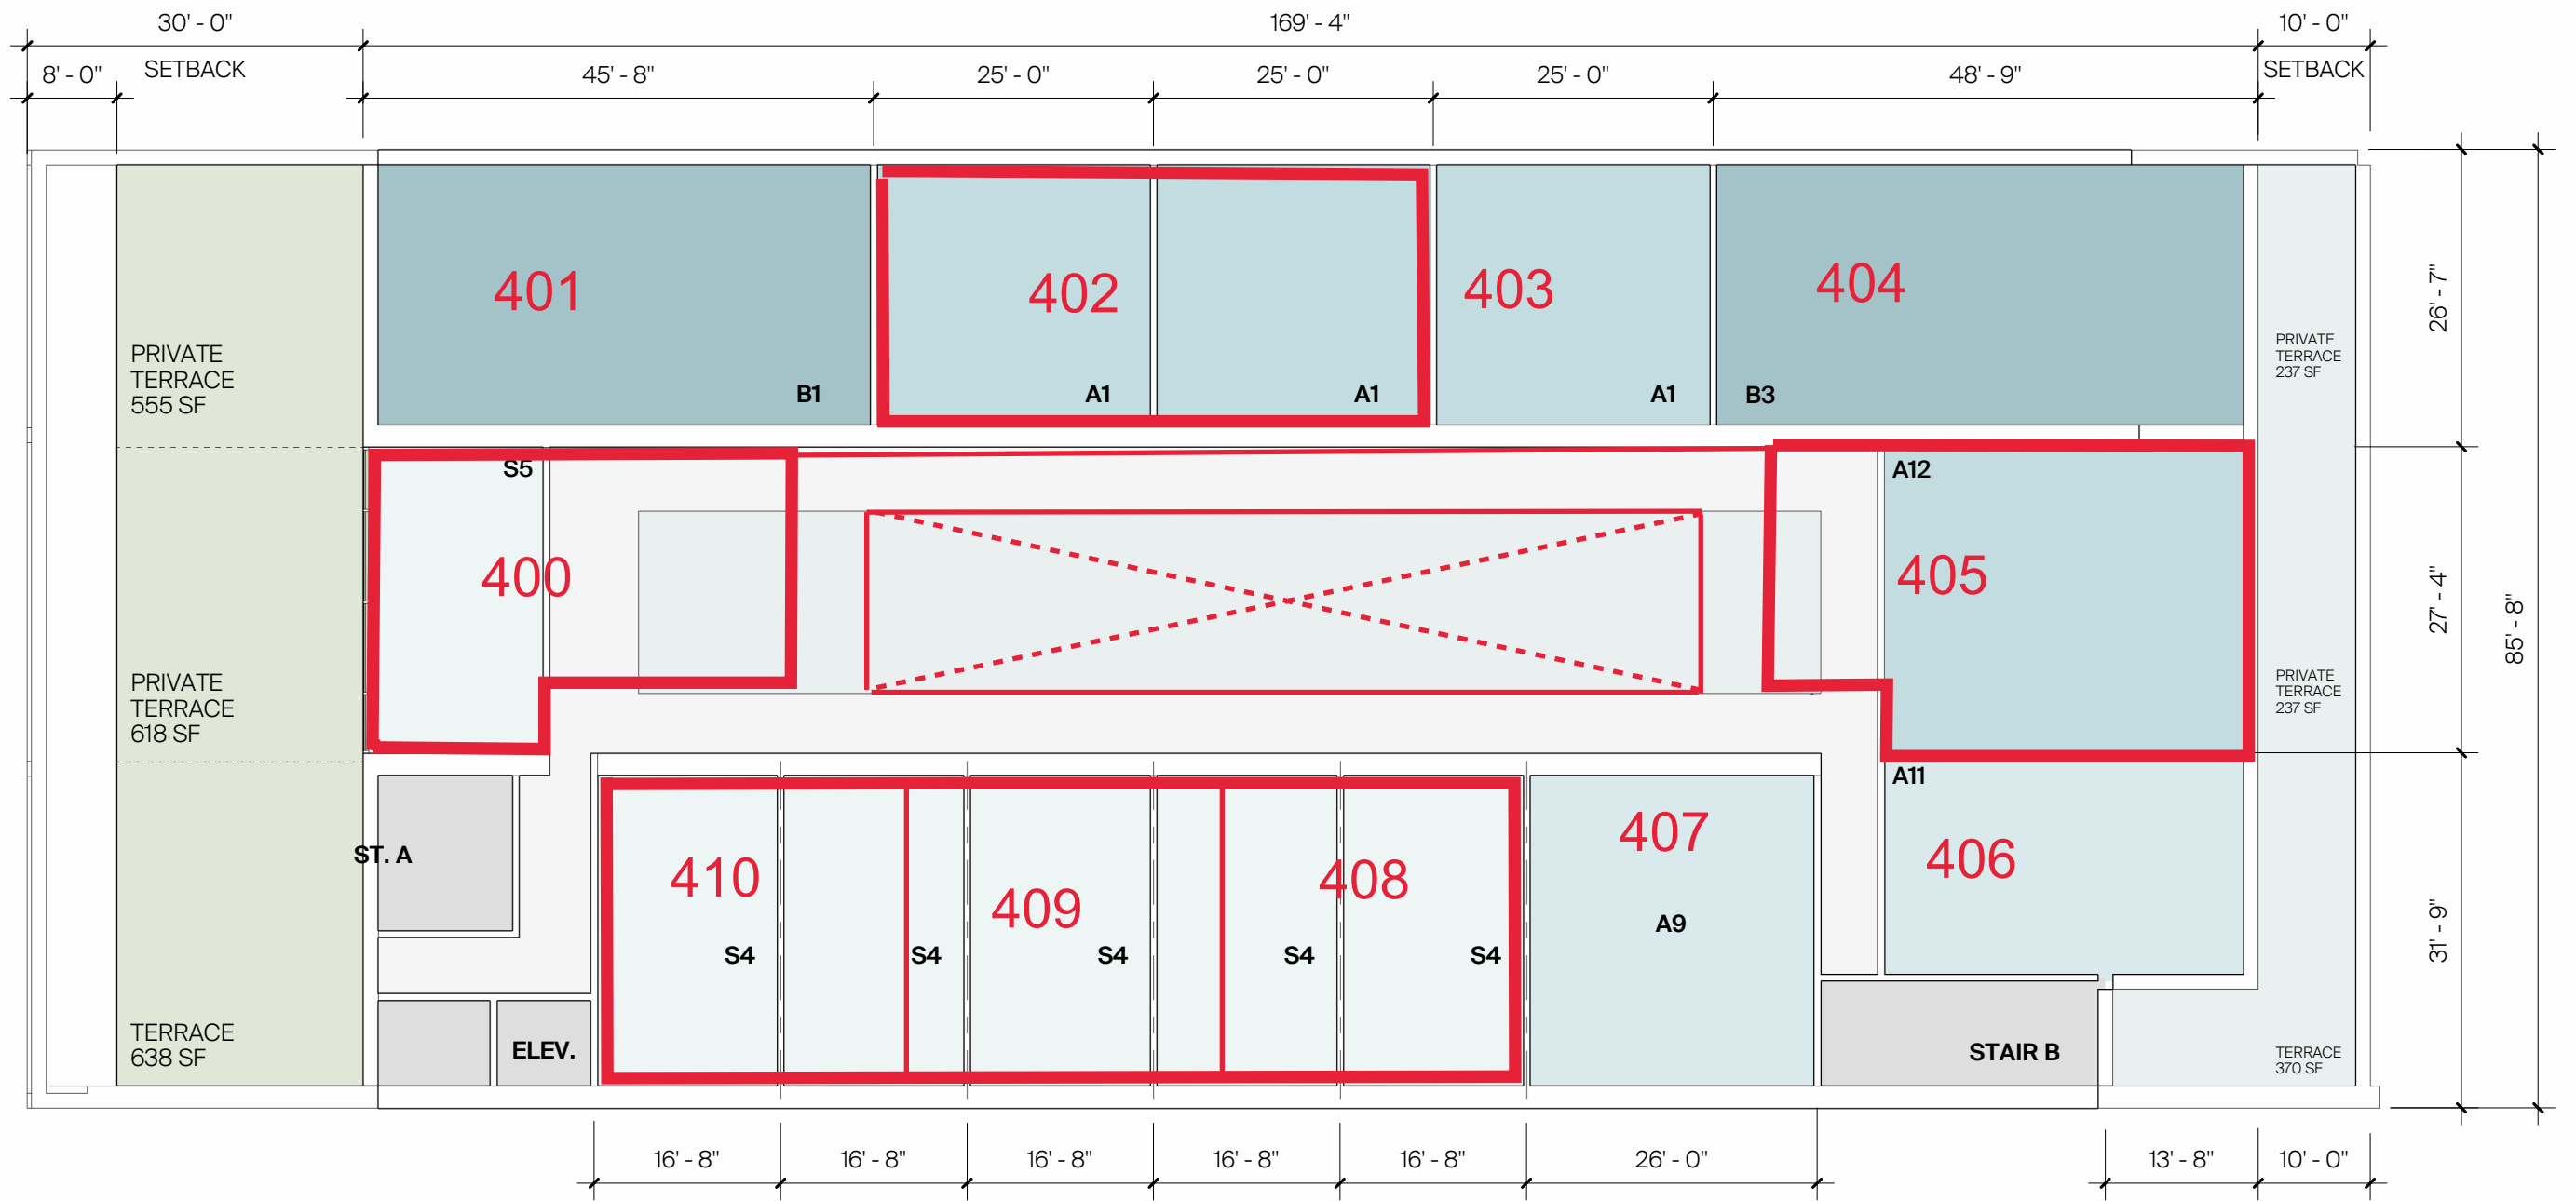

PROGRAM LEGEND

- SUPPORT / CORE
- CIRCULATION
- RETAIL / AMENITY / LOBBY
- STUDIO
- 1 BEDROOM
- 2 BEDROOM

PROGRAM LEGEND

- SUPPORT / CORE
- CIRCULATION
- RETAIL / AMENITY / LOBBY
- STUDIO
- 1 BEDROOM
- 2 BEDROOM

PROGRAM LEGEND

- SUPPORT / CORE
- CIRCULATION
- RETAIL / AMENITY / LOBBY
- STUDIO
- 1 BEDROOM
- 2 BEDROOM

PROGRAM LEGEND

- SUPPORT / CORE
- STUDIO
- CIRCULATION
- 1 BEDROOM
- RETAIL / AMENITY / LOBBY
- 2 BEDROOM