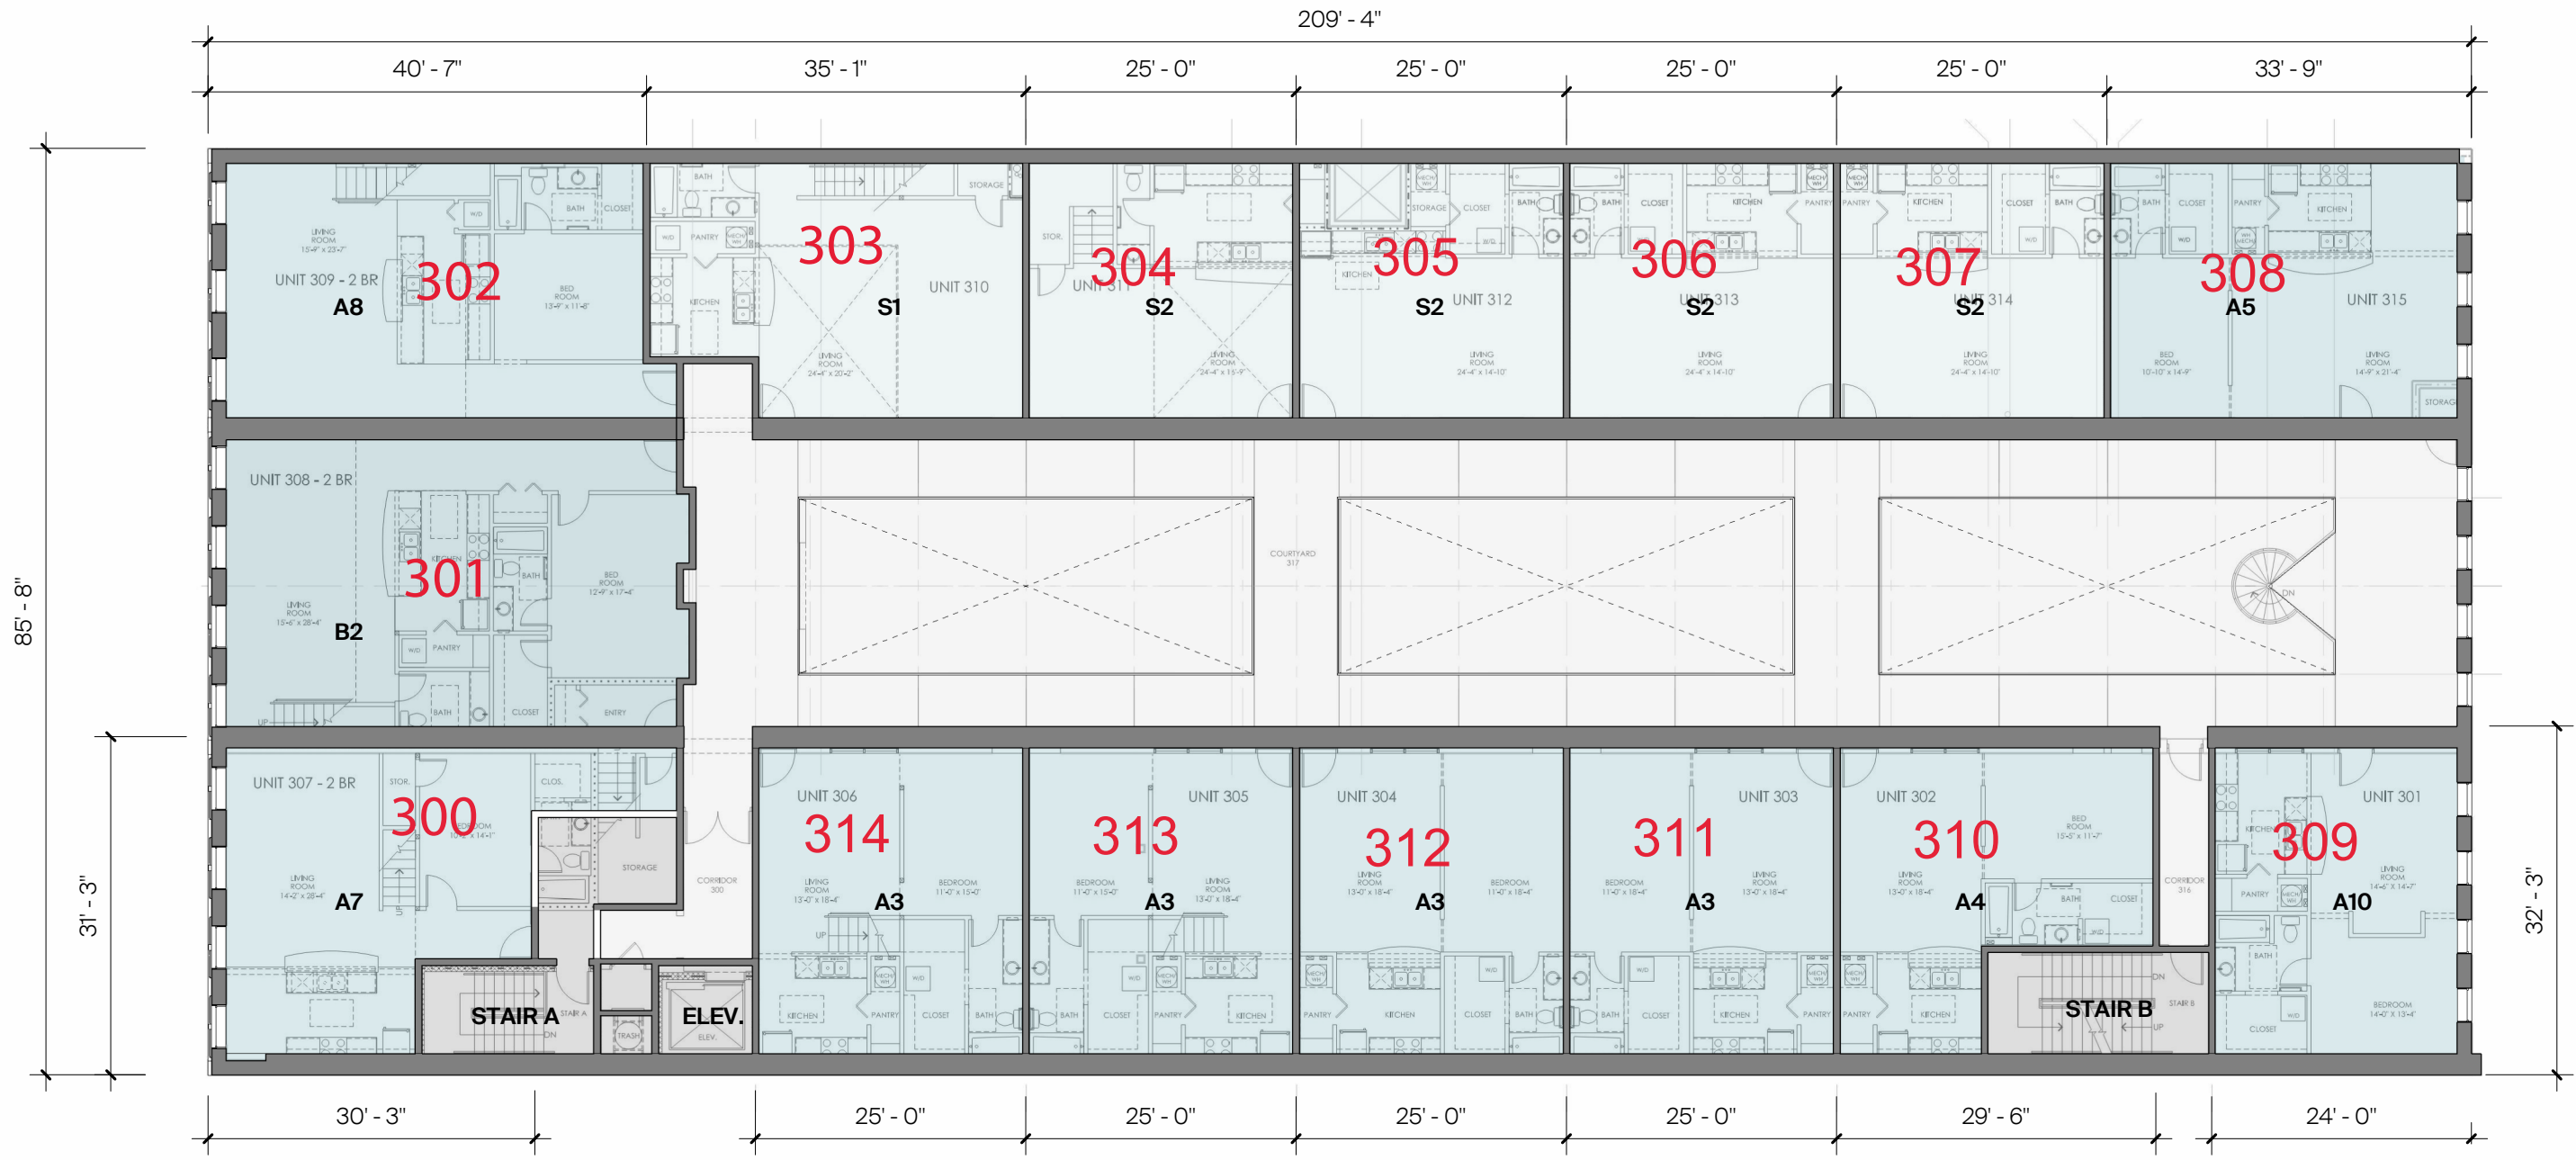

PROGRAM LEGEND

- SUPPORT / CORE
- CIRCULATION
- RETAIL / AMENITY / LOBBY
- STUDIO
- 1 BEDROOM
- 2 BEDROOM

PROGRAM LEGEND

- SUPPORT / CORE
- CIRCULATION
- RETAIL / AMENITY / LOBBY
- STUDIO
- 1 BEDROOM
- 2 BEDROOM

PROGRAM LEGEND

- SUPPORT / CORE
- CIRCULATION
- RETAIL / AMENITY / LOBBY
- STUDIO
- 1 BEDROOM
- 2 BEDROOM

PROGRAM LEGEND

- SUPPORT / CORE
- STUDIO
- CIRCULATION
- 1 BEDROOM
- RETAIL / AMENITY / LOBBY
- 2 BEDROOM