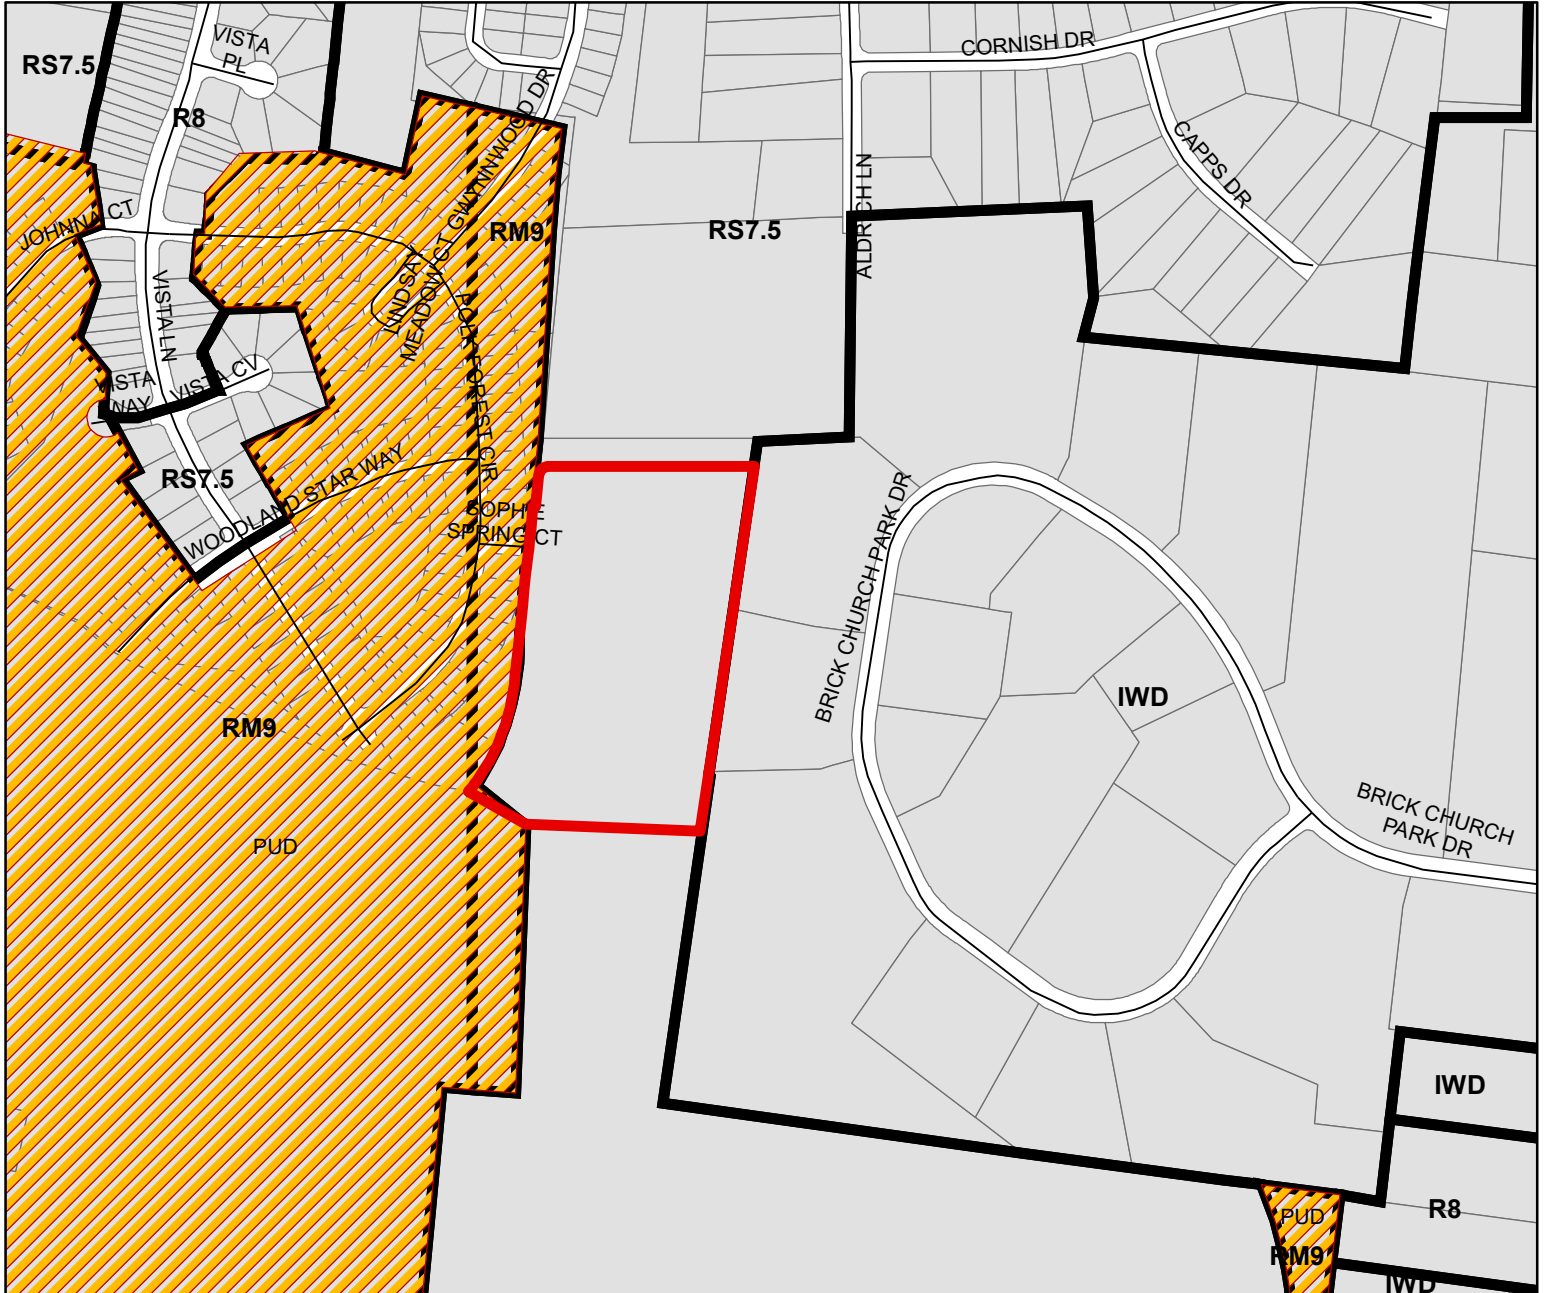

# Exhibit

## 0 Brick Church Pike Parcel: 06000007000

1 inch = 500 feet  NORTH