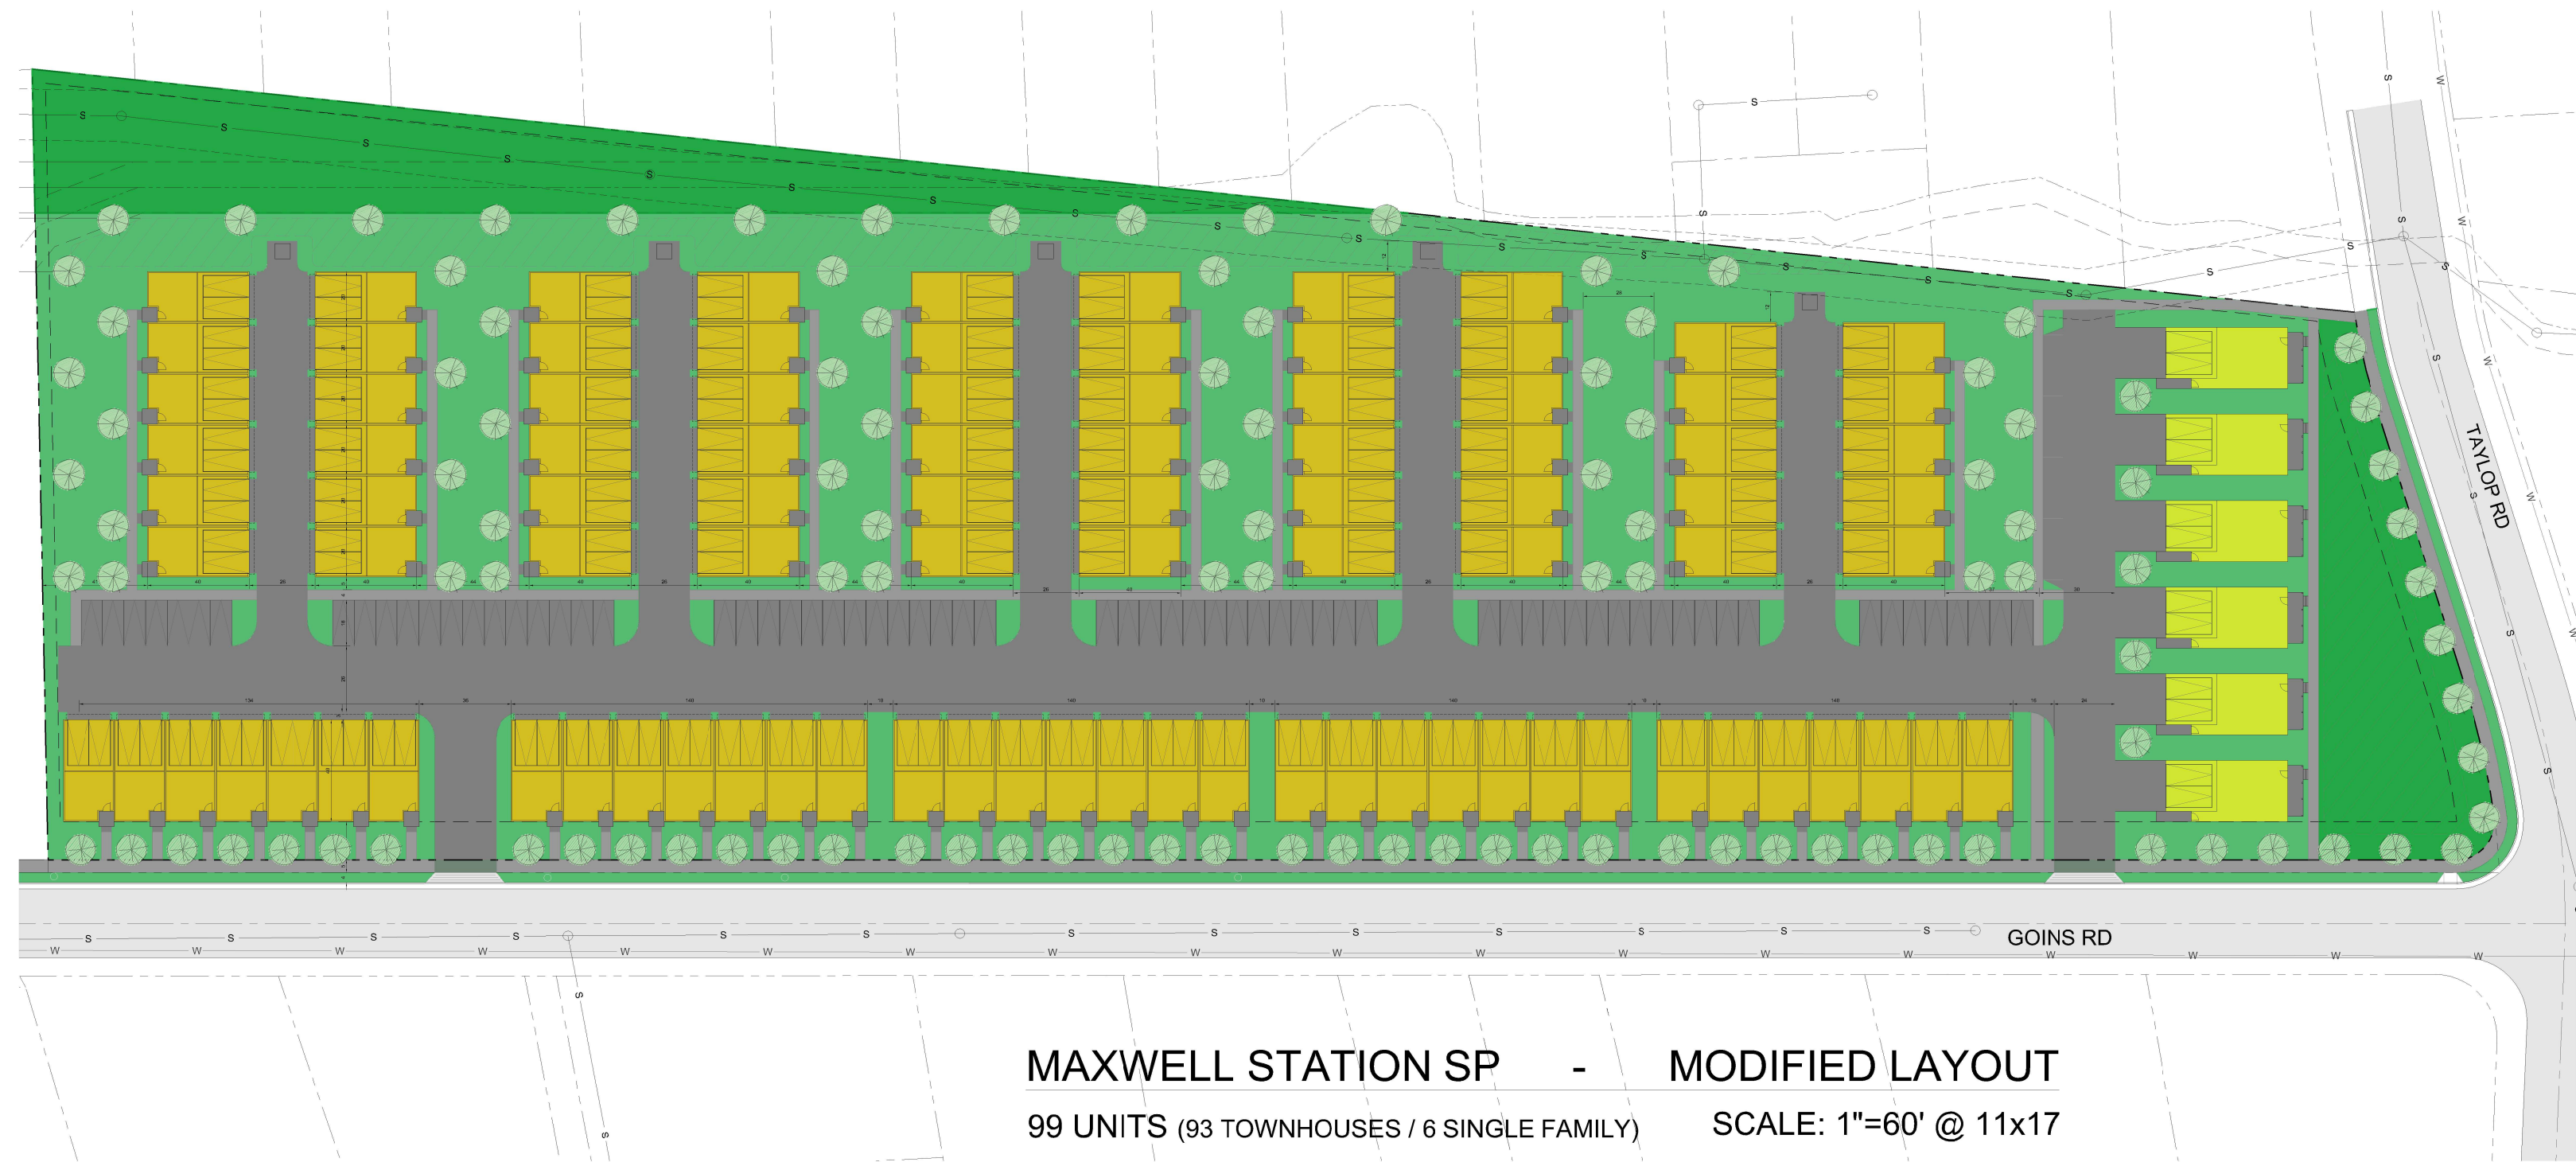

Exhibit A

MAXWELL STATION SP - MODIFIED LAYOUT

99 UNITS (93 TOWNHOUSES / 6 SINGLE FAMILY)

SCALE: 1"=60' @ 11x17